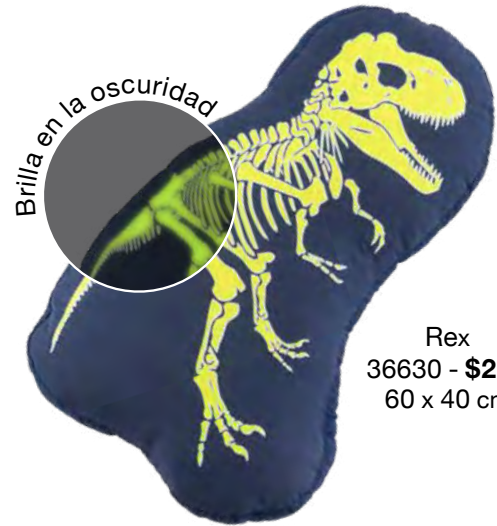

Rex
36630 - **$299**
60 x 40 cm